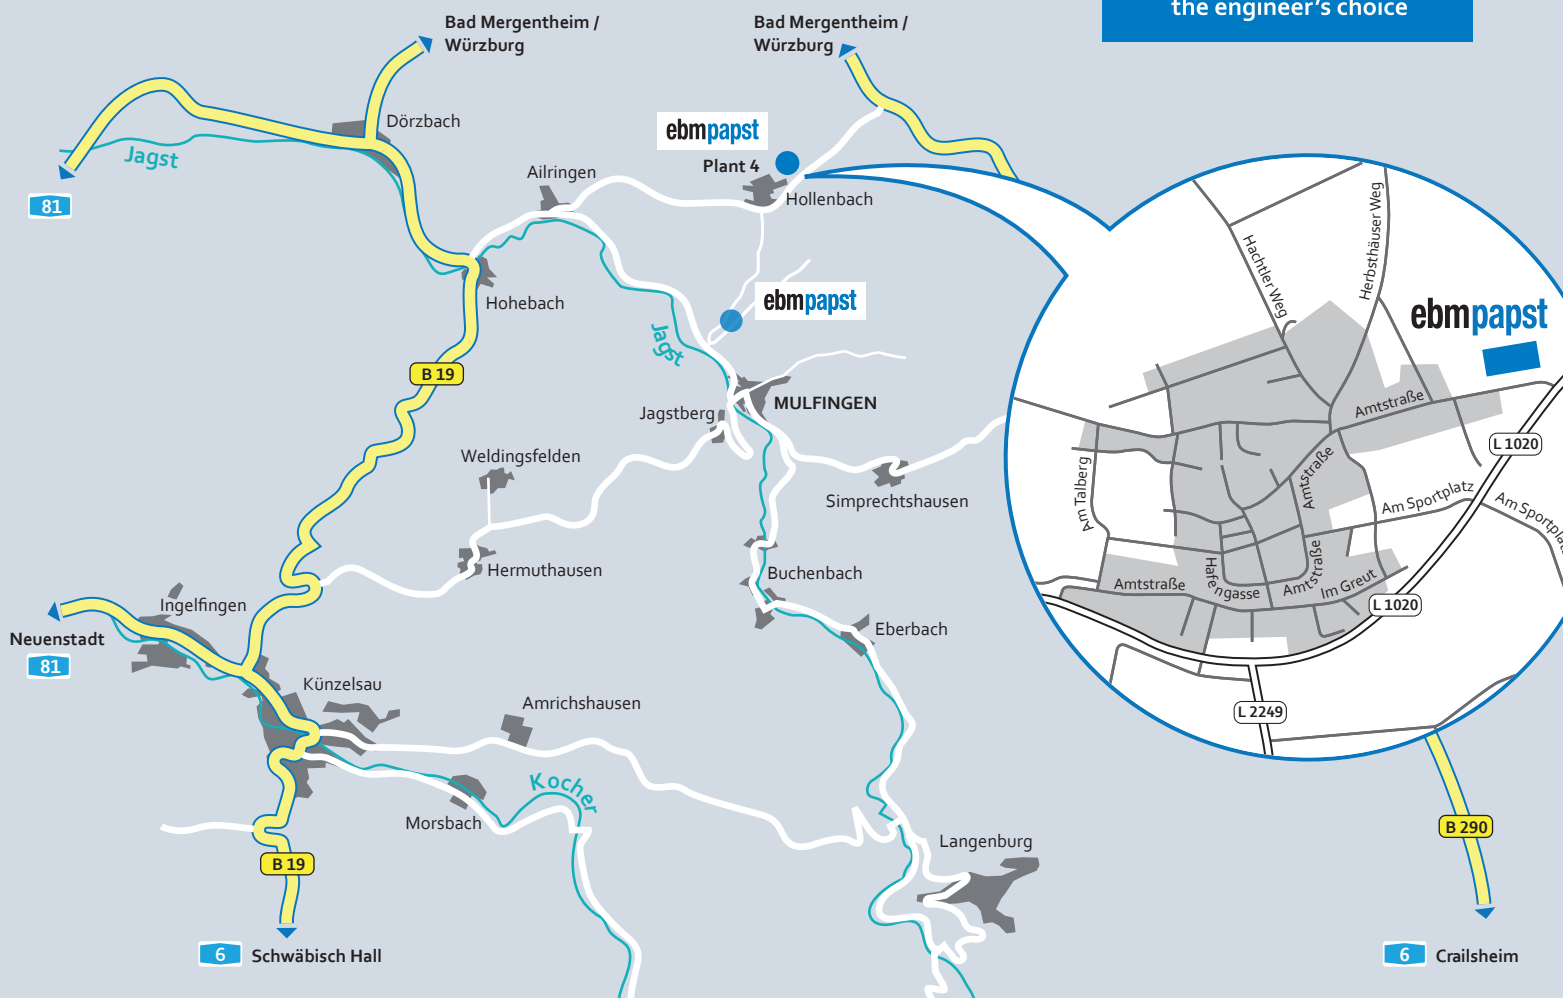

How to get to the Hollenbach site from ebm-papst Mulfingen

ebmpapst

the engineer's choice

**ebm-papst Mulfingen
GmbH & Co. KG**

Plant 4, Amtstraße 85
74673 Hollenbach

Germany

E-mail: info1@de.ebmpapst.com

www.ebmpapst.com

[Google Maps](#)

Driving from the main plant in Mulfingen take the **L1020** towards Hollenbach, then turn right towards Bad Mergentheim and shortly afterwards turn off left to Plant 4 in Hollenbach. ebm-papst is signposted.