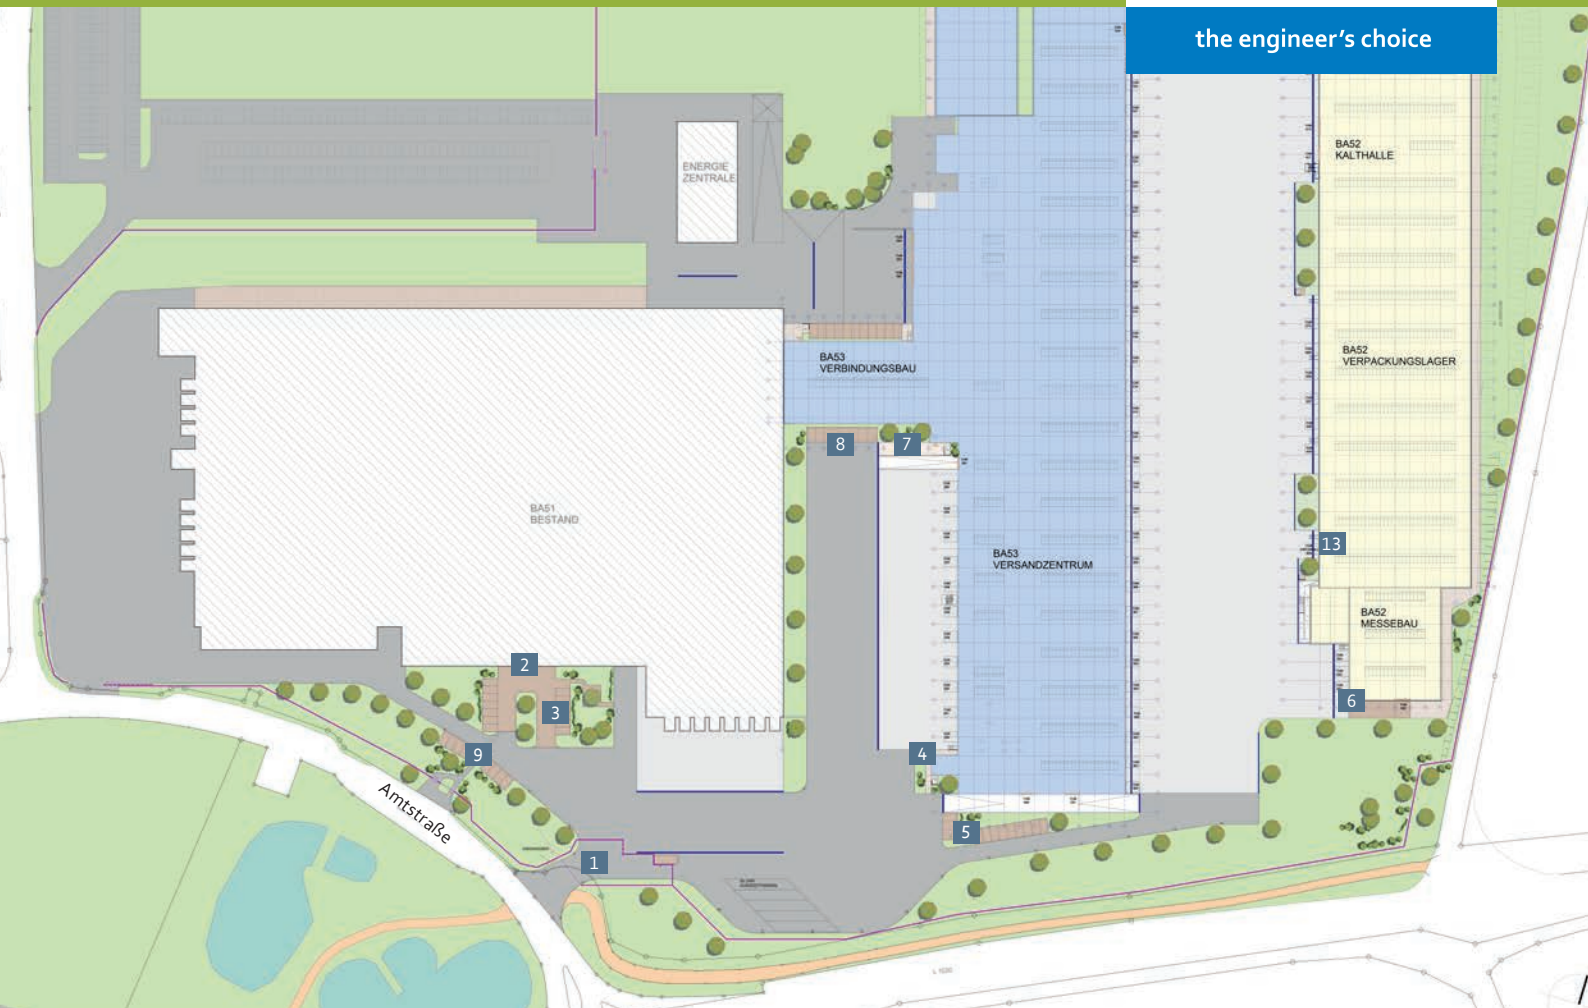

# How to get to the Hollenbach site from *ebm-papst* Mulfingen

**ebmpapst**

the engineer's choice

- 1 Main access road/ barrier
- 2 Entrance to PG4
- 3 Visitor parking PG4 (1 disabled parking)
- 4 Entrance to Logistics/ Dispatch Center (next to Gate 550)
- 5 Visitor parking Logistics
- 6 Visitor parking and entrance to Exhibition Stand Construction
- 7 Entrance to IT
- 8 Visitor parking IT
- 9 Swing gate for walkers
- 10 Staff parking
- 11 Visitor and disabled parking
- 12 Access road/barrier Energy Center
- 13 Entrance packaging storage