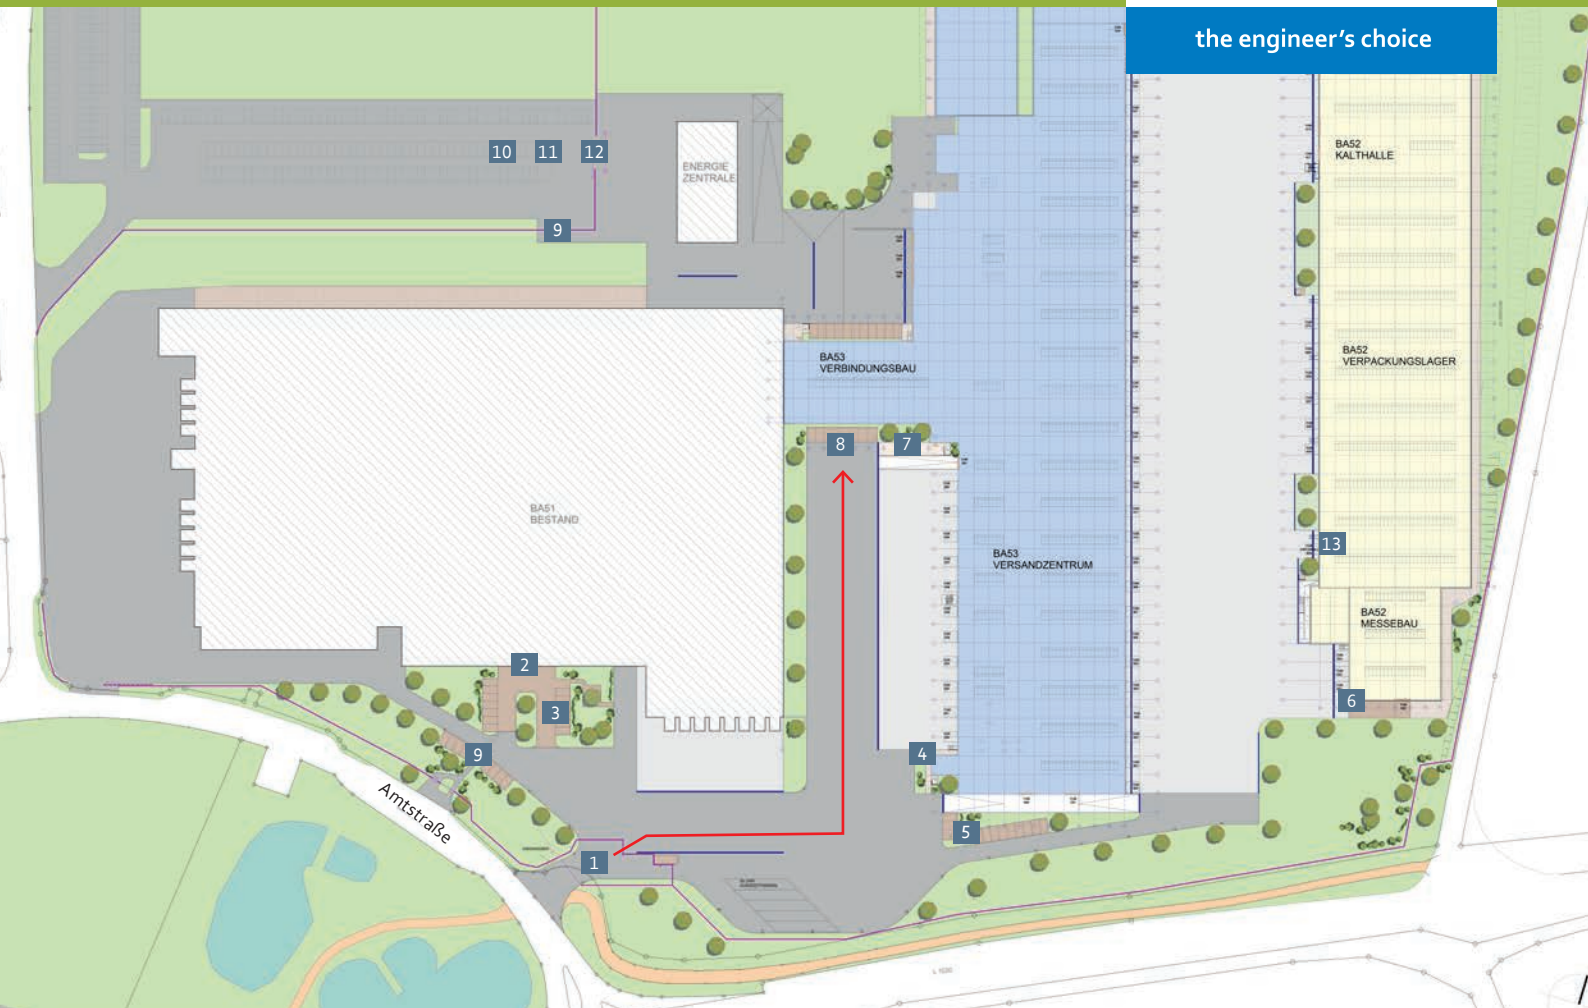

# How to get to the Hollenbach site from *ebm-papst* Mulfingen

**ebmpapst**

the engineer's choice

- 1 Main access road/ barrier
- 2 Entrance to PG4
- 3 Visitor parking PG4 (1 disabled parking)
- 4 Entrance to Logistics/ Dispatch Center (next to Gate 550)
- 5 Visitor parking Logistics
- 6 Visitor parking and entrance to Exhibition Stand Construction
- 7 Entrance to IT
- 8 Visitor parking IT
- 9 Swing gate for walkers
- 10 Staff parking
- 11 Visitor and disabled parking
- 12 Access road/barrier Energy Center
- 13 Entrance packaging storage

# How to get to IT at the Hollenbach site *von ebm-papst Mulfingen*

**ebmpapst**

the engineer's choice

Please drive to the main access / barrier **1** to the factory premises. Please use the visitor parking IT **8** in the factory premises. The entrance to the IT is at the staircase **7**. Please press the bell to the left of the door. You will then be picked up by our colleagues at the entrance or in the stairwell.

➔ The driveway to the visitor parking places IT is with the red arrow marked.

If you have any questions, you are welcome to contact the direct contact person from IT.

- 1** Main access road/ barrier
- 2** Entrance to PG4
- 3** Visitor parking PG4 (1 disabled parking)
- 4** Entrance to Logistics/ Dispatch Center (next to Gate 550)
- 5** Visitor parking Logistics
- 6** Visitor parking and entrance to Exhibition Stand Construction
- 7** Entrance to IT
- 8** Visitor parking IT
- 9** Swing gate for walkers
- 10** Staff parking
- 11** Visitor and disabled parking
- 12** Access road/barrier Energy Center
- 13** Entrance packaging storage