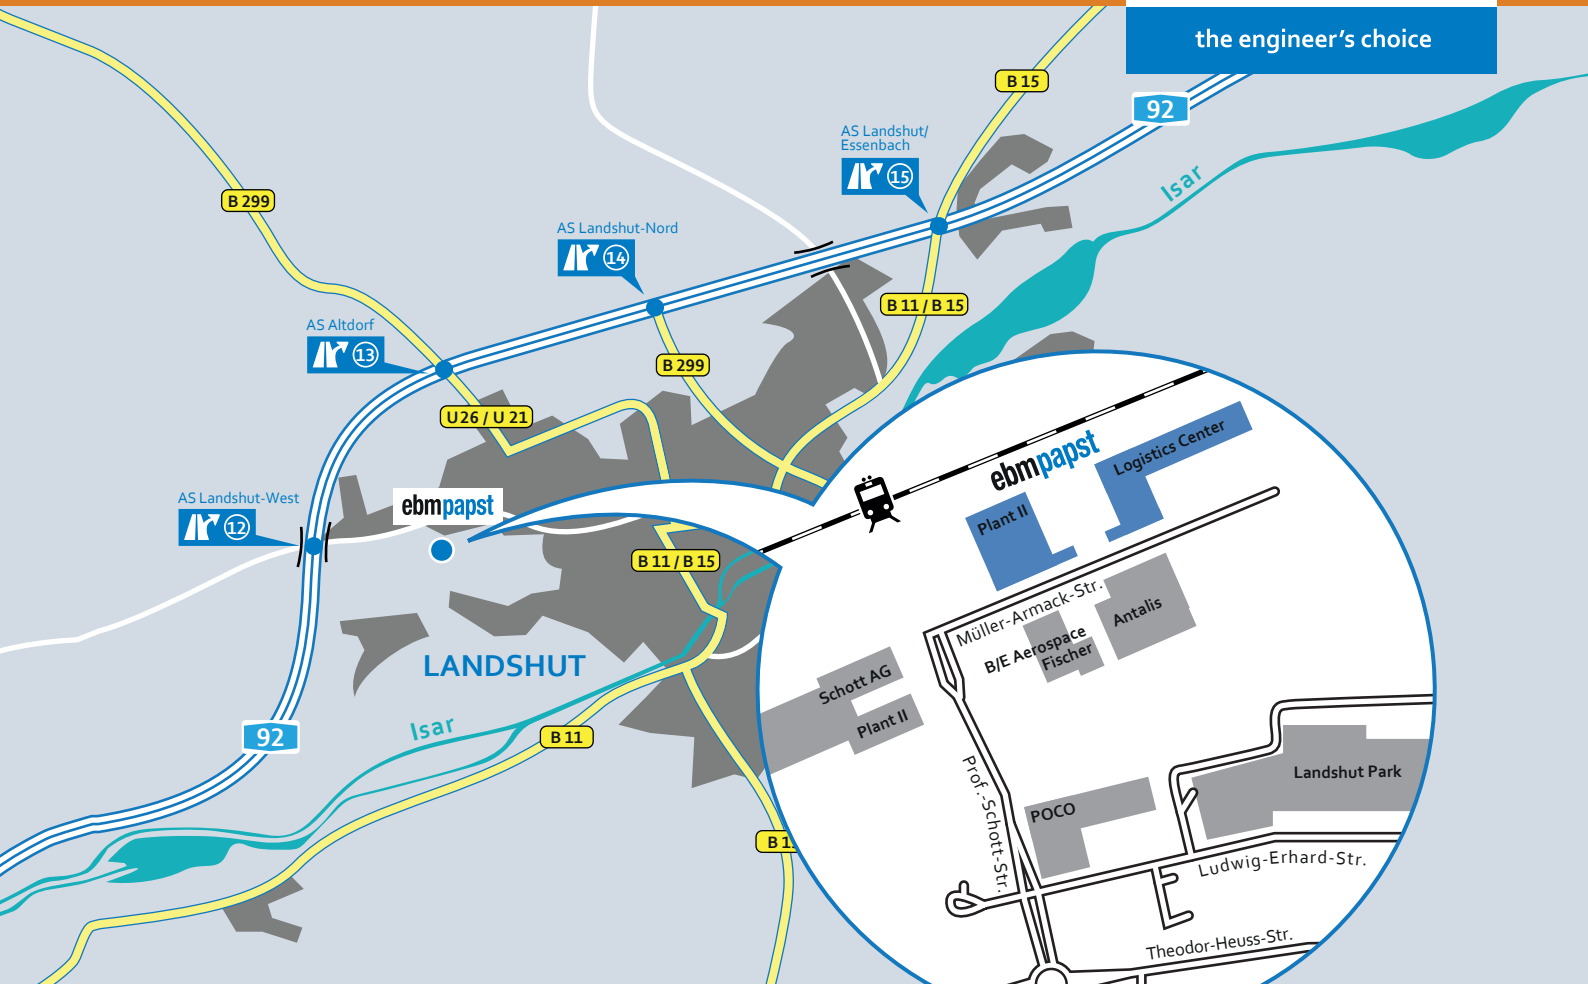

How to find Logistics Center and Plant II from ebmpapst Landshut

ebmpapst

the engineer's choice

[Google Maps](#)

ebm-papst Landshut GmbH

[Müller-Armack-Str. 5](#)

[84034 Landshut](#)

Bavaria, Germany

Deutschland

E-mail: info3@de.ebmpapst.com

www.ebmpapst.com

From ebm-papst Factory I to the Logistics Center and Plant II

Follow **B15** from Hofmark-Aich-Straße towards the main station of Landshut, **turn right** into Rupprechtstraße, and then **right** again into Rennweg which turns into Theodor-Heuss-Straße, continue on Theodor-Heuss-Straße, at the second roundabout take the first exit and follow Prof.-Schott-Straße to the end and **turn right** into Müller-Armack-Straße, the ebm-papst Logistics Center and Plant II are located on the left.