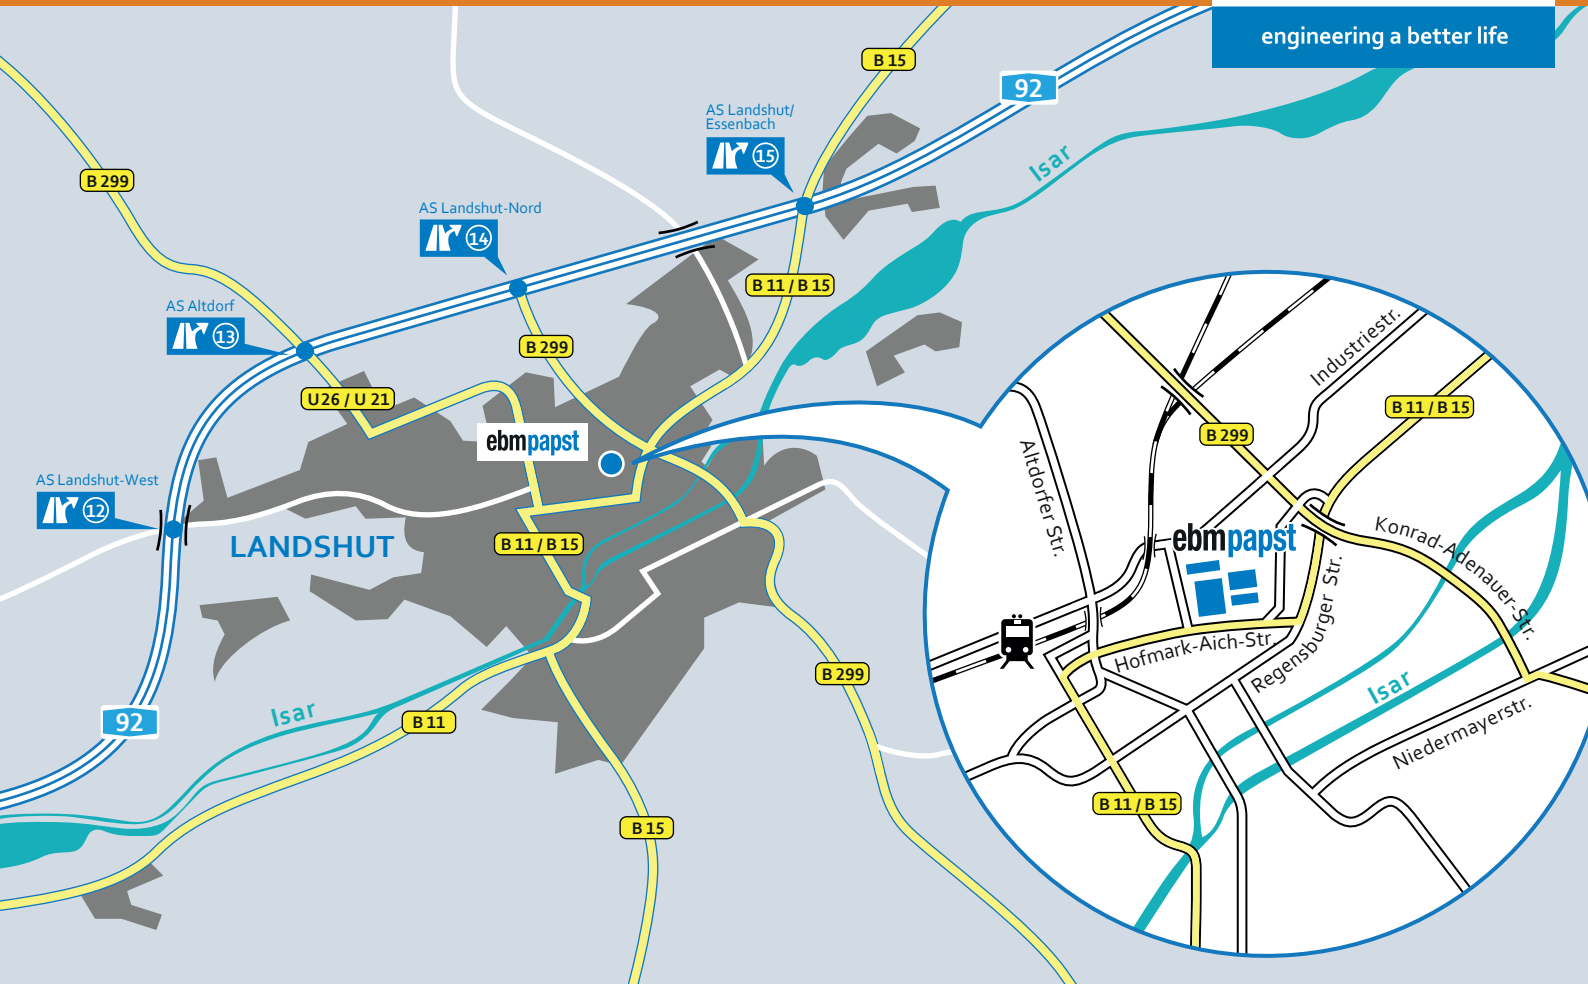

www.ebmpapst.com

Coming from Frankfurt/Würzburg

A3 towards Nürnberg/München until you reach the motorway junction AK Regensburg, **A93** towards München/Ingolstadt until you reach junction Siegenburg (AS 50), **B299** towards Landshut until you reach junction Altdorf (AS 13), **A92** towards Deggendorf until you reach junction, Landshut-Nord/BMW-Werk (AS 14), **B299** towards Landshut (for about 3 km), **turn right** into Porschestraße (670 m), **turn left** into Ottostraße (160 m), **bear right** towards Hofmark-Aich (110 m), **turn right** onto **B11/B15** Hofmark-Aich-Str. (200 m), **to your right**, you'll see ebm-papst Landshut GmbH.

How to find ebm-papst Landshut

ebmpapst

engineering a better life

Coming from Berlin/Leipzig

A9 towards München/Nürnberg until you reach the motorway junction AK Nürnberg, **A3** towards Regensburg/Passau until you reach the motorway junction AK Regensburg, **A93** towards München/Ingolstadt until you reach junction Siegenburg (AS 50), **B299** towards Landshut until you reach junction Altdorf (AS 13), **A92** towards Deggen-dorf until you reach junction Landshut-Nord/BMW-Werk (AS 14), **B299** towards Landshut (for about 3 km), **turn right** into Porschestraße (670 m), **turn left** into Otto-straße (160 m), **bear right** towards Hofmark-Aich (110 m), **turn right** onto B11/B15 Hofmark-Aich-Str. (200 m), **to your right**, you'll see ebm-papst Landshut GmbH.

www.ebmpapst.com

Coming from Austria/Salzburg

A8 towards München until you reach junction Traunstein (AS 112), **B306/304** until Trostberg, **B299** right until Landshut, **turn left** into Niedermayerstraße (140 m), **turn right** onto **B299** Konrad-Adenauer-Straße towards Ergolding (1.8 km), **bear right** onto **B11/B15** Neue Regensburger Straße (950 m), **turn right** onto **B11/B15** Hofmark-Aich-Straße (500 m), **to your right**, you'll see ebm-papst Landshut GmbH